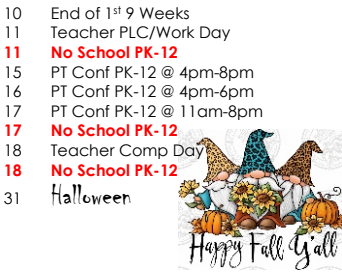

10 End of 1st 9 Weeks
11 Teacher PLC/Work Day
11 No School PK-12
15 PT Conf PK-12 @ 4pm-8pm
16 PT Conf PK-12 @ 4pm-6pm
17 PT Conf PK-12 @ 11am-8pm
17 No School PK-12
18 Teacher Comp Day
18 No School PK-12
31 Halloween

S=20; T=23; P=1

18 No School PK-12
All Buildings/Offices Closed
Inclement Weather Make-Up Day
21 No School PK-12
All Buildings/Offices Closed
Inclement Weather Make-Up Day

APRIL 2025						
S	M	T	W	Th	F	S
		1	2	3	4	5
6	7	8	9	10	11	12
13	14	15	16	17	18	19
20	21	22	23	24	25	26
27	28	29	30			

S=20; T=20; P=0

NOVEMBER 2024						
S	M	T	W	Th	F	S
					1	2
3	4	5	6	7	8	9
10	11	12	13	14	15	16
17	18	19	20	21	22	23
24	25	26	27	28	29	30